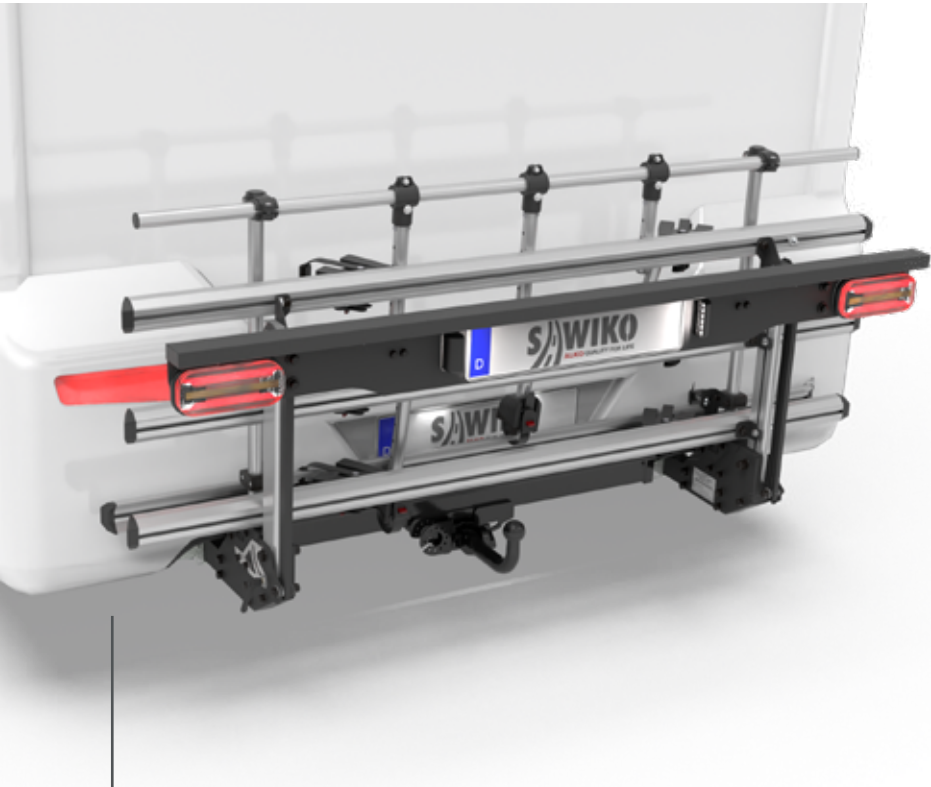

VELO

MAXIMUM COMFORT - MODERN DESIGN

LIGHTNESS COMBINED WITH STABILITY

Despite its lightweight design, the VELO is very stable. The high payload of max. 80 kg is sufficient to safely transport up to 3 bicycles or e-bikes safely.

Experience maximum comfort, lightness, quality and modern design with the VELO bike carrier.