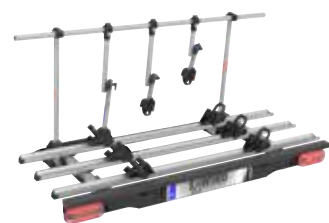

VELO

MAXIMUM COMFORT - MODERN DESIGN

LIGHTNESS COMBINED WITH STABILITY

Despite its lightweight design, the VELO is very stable. The high payload of max. 80 kg is sufficient to safely transport up to 3 bicycles or e-bikes safely.

Experience maximum comfort, lightness, quality and modern design with the VELO bike carrier.

MORE COMFORT THROUGH SIMPLE OPERATION

The transport platform of the VELO and VARIO can be folded up effortlessly. This saves space when not in use. Thanks to the new folding mechanism, the light carrier folds up automatically.

3 Bicycles

VARIO

COMPACT, FOLDABLE & VARIABLE

NEW! VARIO + LIGERO with modern LED designer lights.

LED designer light with dynamic indicator.

FLEXIBLE & FUNCTIONAL

The VARIO - the perfect combination of modern design, simple operation and maximum flexibility. It impresses with its variable loading depth, which can be extended from 620 mm to up to 800 mm, thus offering even more options. In addition to the tried and tested set-up kits for bicycles and scooters, special set-up kits for fat bikes and tricycles are also available.

Ideal for all those who value quality and comfort.

PERFECTLY SECURED EASY TO LOAD

Ratchet quick-release fasteners on arms and bike rails secure your bicycles by hand turn round. The low loading height and the optionally available drive-on ramps make loading and unloading is child's play. Ideal for heavy e-bikes, fat bikes or scooters.

Scooter rail with hole pattern to customise the wheel brackets to your scooter. (VARIO / LIGERO)

Access ramp for bicycles and e-bikes.

All carrier systems are equipped with practical ratchet quick-release fasteners.

MAXIMUM FLEXIBILITY