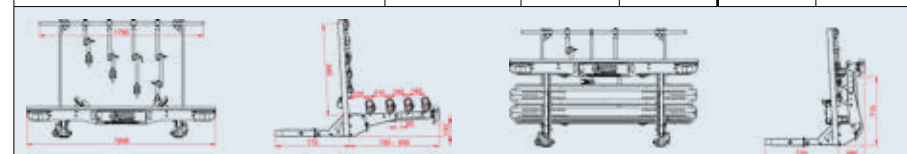

Article description	Weight in kg*	Item no. Lighting / Price in €*			
		Standard	LED		
VARIO for 2 Bicycles	32	1883282	1599,-	1889032	1719,-
VARIO for 3 Bicycles	34	1883283	1689,-	1889033	1809,-
VARIO for 4 Bicycles	37	1883284	1779,-	1889034	1899,-
VARIO for 1 Scooter	38	1883285	1599,-	1889030	1719,-
VARIO for 1 Scooter + 1 Bicycle	41	1883286	1689,-	1889035	1809,-
VARIO for 1 Scooter + 2 Bicycles	43	1883287	1779,-	1889036	1899,-
VARIO for 1 Fat Bike + 1 Bicycle	35	1883312	1669,-	1889037	1819,-
VARIO for 2 Fat Bikes	37	1883313	1739,-	1889038	1859,-
VARIO for 2 Fat Bikes + 1 Bicycle	39	1883314	1829,-	1889039	1949,-
VARIO for 1 Trike / Tricycle	33	1883315	1689,-	1889031	1809,-