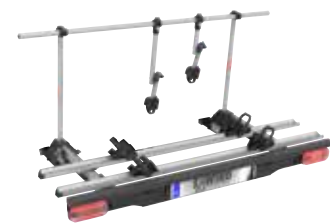

## MORE COMFORT THROUGH SIMPLE OPERATION

The transport platform of the VELO and VARIO can be folded up effortlessly. This saves space when not in use. Thanks to the new folding mechanism, the light carrier folds up automatically.

3 Bicycles

2 Bicycles or e-bikes

Max. 4 Bicycles

Max. 1 Scooter + 2 Bicycles

Max. 2 Fat Bikes

Max. 1 Tricycle

Max. 1 Scooter + 2 Bicycles

Max. 2 Fat Bikes