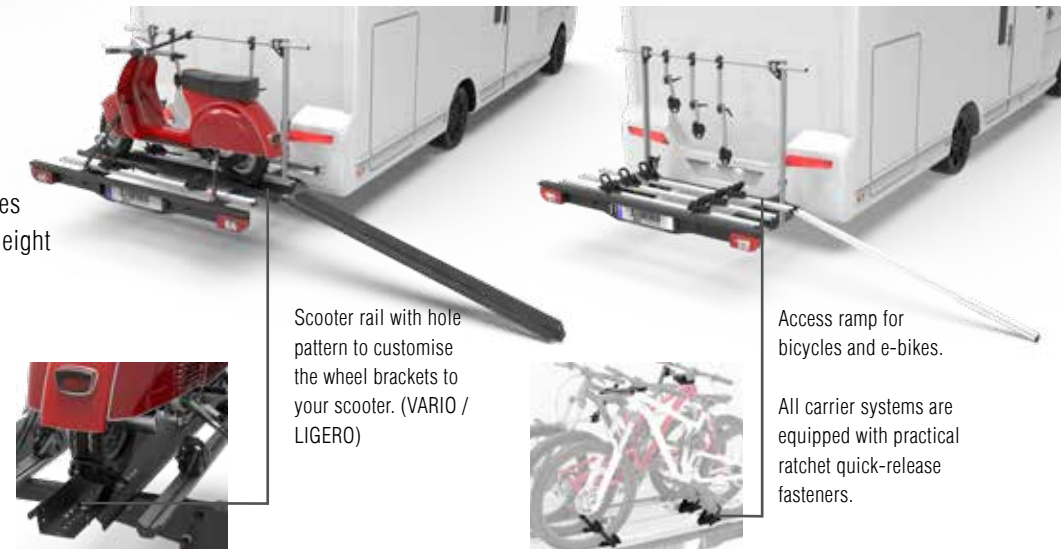

Scooter rail with hole pattern to customise the wheel brackets to your scooter. (VARIO / LIGERO)

Access ramp for bicycles and e-bikes.

All carrier systems are equipped with practical ratchet quick-release fasteners.

MAXIMUM FLEXIBILITY

An outstanding feature of the LIGERO is its telescoping capability from 600 to 930 mm as standard. This means that the load carrier can be flexibly adapted to your needs and offers even more application options.

The access ramp for scooters is securely attached to the carrier. No wasted space in your rear garage.

VERSATILE LIGHTWEIGHT WITH HIGH PAYLOAD

The latest generation of the LIGERO replaces the tried and tested LIGERO III, combining a tare weight that is approx. 5 kg lighter with an impressive payload of 150 kg.

The LIGERO is the ideal choice for anyone who values functionality, design, flexibility and quality.