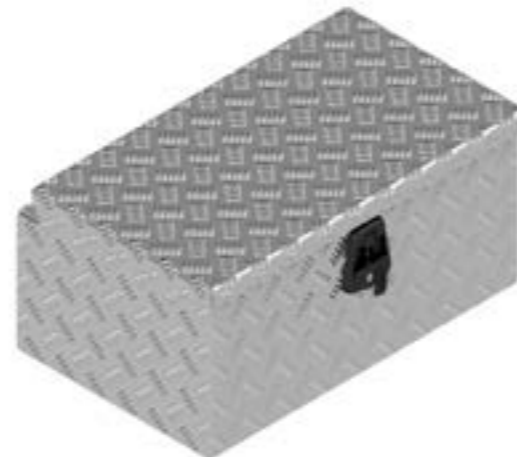

De Haan Box LV

De Haan Box LS

De Haan Box MT

De Haan Box LT

This box has a recessed lid so that it can be mounted against the front of a trailer. The box is equipped with stainless steel hinges and can be locked by means of a pivot-, snap- or T-lock. The box is provided with a rubber seal so the contents remain free from water and dust.