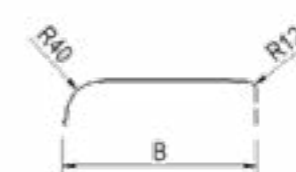

DE HAAN THRV

Article number	Description	L	W (B)	H	Material	Weight
212262	THRV 22131	1310	220	375	Steel	3.8 kg
212266	THRV 24170	1700	240	445	Steel	5.4 kg