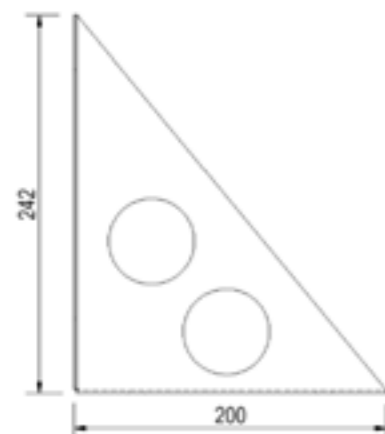

BOX SUPPORT

Article number	Description	Material	Weight
4830215	O-Supportset	2 pieces	Galvanized steel