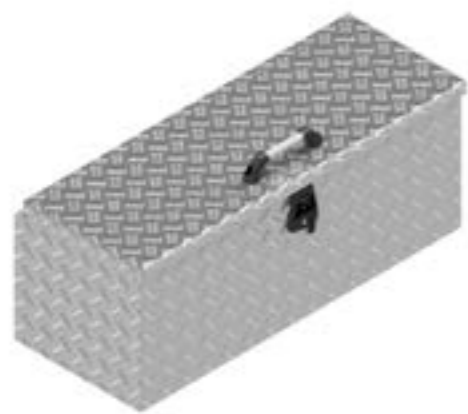

BOX MADE TO ORDER

Artikel number	Description	Lock	Dimensions LxDxH	Material	Weight	Chain	Gas spring
4830094	104040 BT	T-Lock	100x40x40	Aluminium diamond plate 2,5/4	18,5 kg	0	2
4830095	104040 BZT	T-Lock	100x40x40	Aluminium diamond plate 2,5/4	16,60 kg	1	0

Artikel number	Description	Lock	Dimensions LxDxH	Material	Weight	Chain	Gas spring
4830096	104053 BT	T-Lock	100x40x53	Aluminium diamond plate 2,5/4	21,3 kg	0	2
4830097	104053 BZT	T-Lock	100x40x53	Aluminium diamond plate 2,5/4	19,4 kg	1	0

De Haan Box 104040 BT