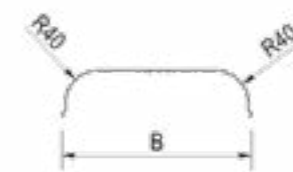

DE HAAN TRV

Article number	Description	L	W (B)	H	Material	Weight
212260	TRV 18115	1150	180	325	Steel	2.7 kg
226547	TRV 20155	1550	200	410	Steel	4 kg
226548	TRV 22155	1550	220	410	Steel	4.3 kg
212316	TRV 24150	1500	240	410	Steel	4.6 kg
693410	TRV 26150	1500	260	410	Steel	5.1 kg