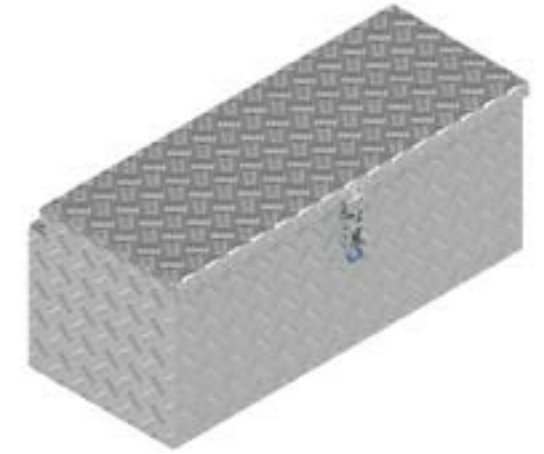

De Haan Box WS