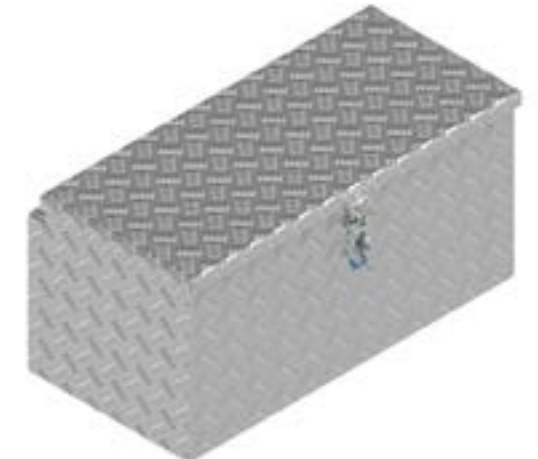

De Haan Box UV

De Haan Box US

De Haan Box UT

This box has a recessed lid so that it can be mounted against the front of a trailer. The box is equipped with stainless steel hinges and can be locked by means of a pivot-, snap- or T-lock. The box is provided with a rubber seal so the contents remain free from water and dust.

De Haan Box IV

De Haan Box IS

De Haan Box IT

This box has a recessed lid so that it can be mounted against the front of a trailer. The box is equipped with stainless steel hinges and can be locked by means of a pivot-, snap- or T-lock. The box is provided with a rubber seal so the contents remain free from water and dust.