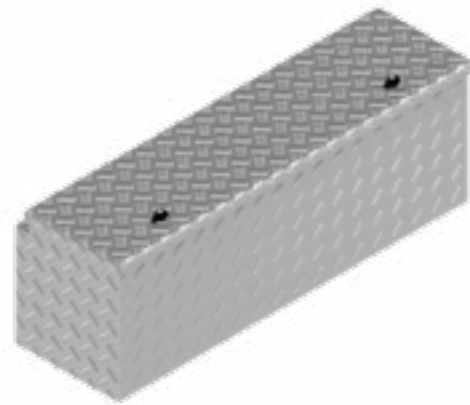

# BOX WXV

Artikel number	Description	Lock	Dimensions LxDxH	Material	Weight	Chain
4830207	Box WXV	Pivotlock	95x40x25	Aluminium diamond plate 2,5/4	12 kg	1

De Haan Box WXV

This box has a recessed lid so that it can be mounted against the front of a trailer. The box is equipped with stainless steel hinges and can be locked by means of 2 pivot locks. The box is provided with a rubber seal so the contents remain free from water and dust.

# BOX HUW

Artikel number	Description	Lock	Dimensions LxDxH	Material	Weight	Chain
4830175	Box HUW	Pivotlock	114x34x40	Aluminium diamond plate 2,5/4	16 kg	1

De Haan Box HUW

This box has a recessed lid so that it can be mounted against the front of a trailer. The box is equipped with stainless steel hinges and can be locked by means of 2 pivot locks. The box is provided with a rubber seal so the contents remain free from water and dust.