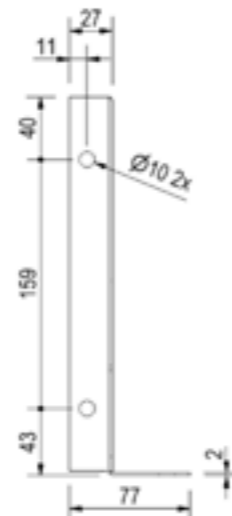

BOX SUPPORT

Article number	Description	Material	Weight
4830215	O-Supportset	2 pieces	Galvanized steel