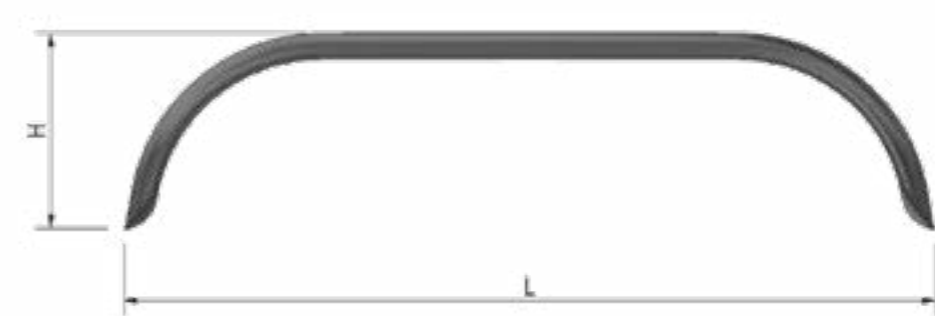

DE HAAN THRV

Article number	Description	L	W (B)	H	Material	Weight
212262	THRV 22131	1310	220	375	Steel	3.8 kg
212266	THRV 24170	1700	240	445	Steel	5.4 kg