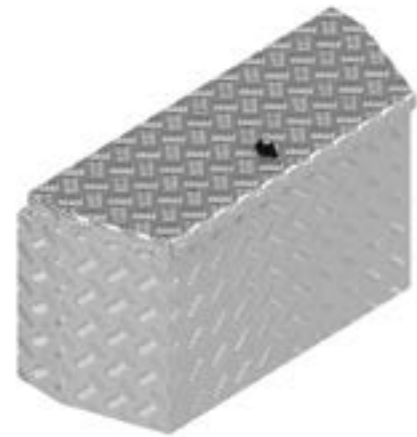

De Haan Box WV

De Haan Box WS

De Haan Box WT

This box has a recessed lid so that it can be mounted against the front of a trailer. The box is equipped with stainless steel hinges and can be locked by means of a pivot-, snap- or T-lock. The box is provided with a rubber seal so the contents remain free from water and dust.

# BOX PBV

Artikel number	Description	Lock	Dimensions LxDxH	Material	Weight	Chain
4830197	Box PBV	Pivotlock	75x31x40	Aluminium diamond plate 2,5/4	11 kg	1

De Haan Box PBV

This box has a recessed lid so that it can be mounted against the front of a trailer. The box has two sloping sides, is equipped with stainless steel hinges and can be locked by means of a pivot lock. The box is provided with a rubber seal so the contents remain free from water and dust