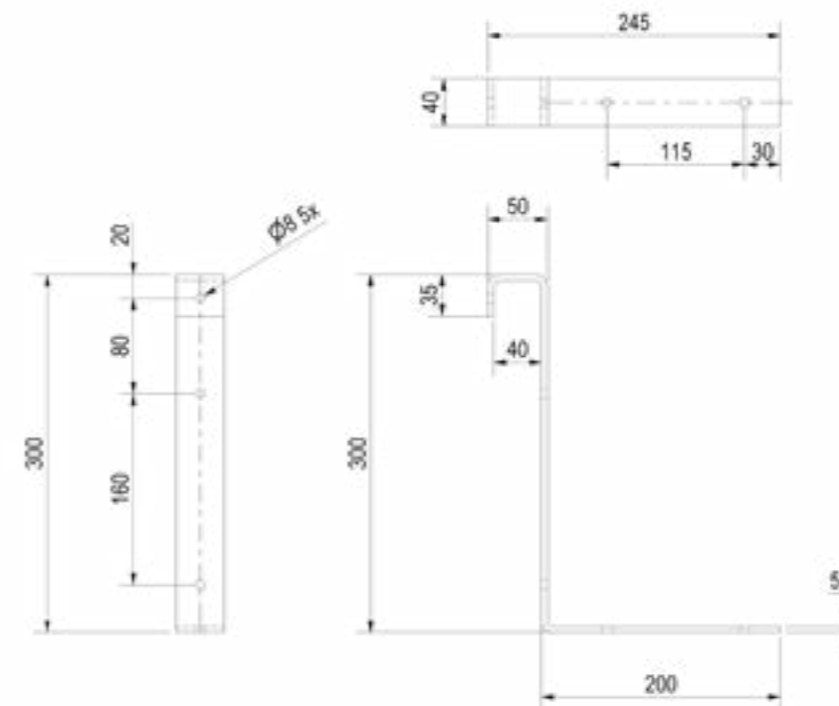

This mounting kit makes it possible to mount a box to the front rack of a trailer.