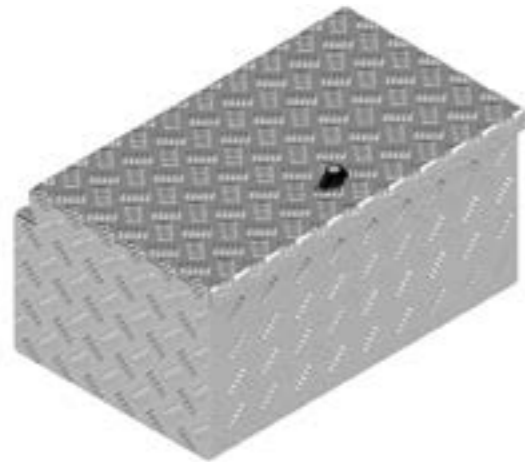

BOX M

Artikel number	Description	Lock	Dimensions LxDxH	Material	Weight	Chain
360061	Box MV	Pivotlock	60x38x29,5	Aluminium diamond plate 2,5/4	8 kg	1
4830183	Box MS	Snaplock	60x38x29,5	Aluminium diamond plate 2,5/4	8 kg	1
4830184	Box MT	T-Lock	60x38x29,5	Aluminium diamond plate 2,5/4	8 kg	1

De Haan Box MV