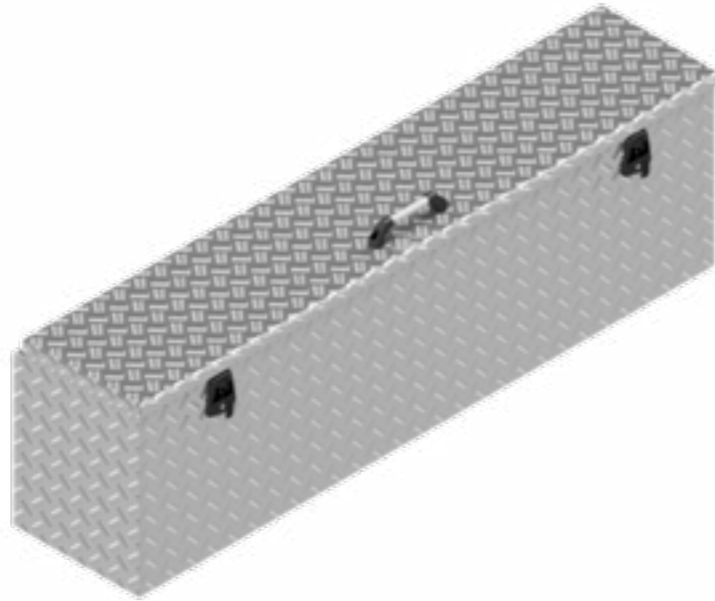

BOX MADE TO ORDER

Artikel number	Description	Lock	Dimensions LxDxH	Material	Weight	Chain	Gas spring
4830112	184053 BT	T-Lock	180x40x53	Aluminium diamond plate 2,5/4	33,9 kg	0	2

Artikel number	Description	Lock	Dimensions LxDxH	Material	Weight	Chain	Gas spring
4830113	186050 BT	T-Lock	180x60x50	Aluminium diamond plate 2,5/4	40,4 kg	0	2

De Haan Box 184053 BT