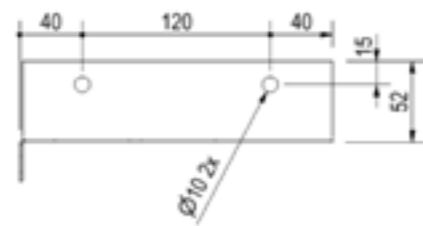

BOX SUPPORT

Article number	Description	Material	Weight
4830215	O-Supportset	2 pieces	Galvanized steel