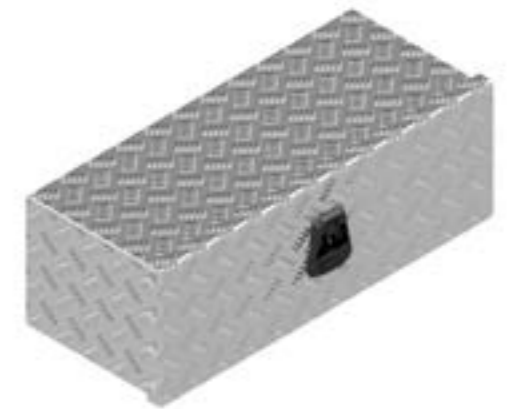

De Haan Box OT