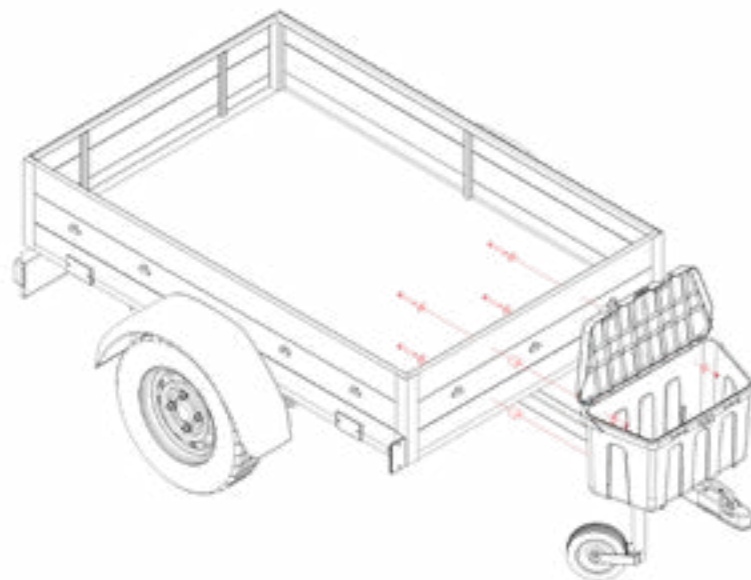

# MOUNTING SET PROFIBOX PLUS

Article number	Description	Material	Weight
4830213	Mounting set plus	Plastic	0,5 kg

8 pieces: body rings M8x30

4 pieces: spacers 30x25

4 pieces: bolt M8x65

4 pieces: Locknut M8