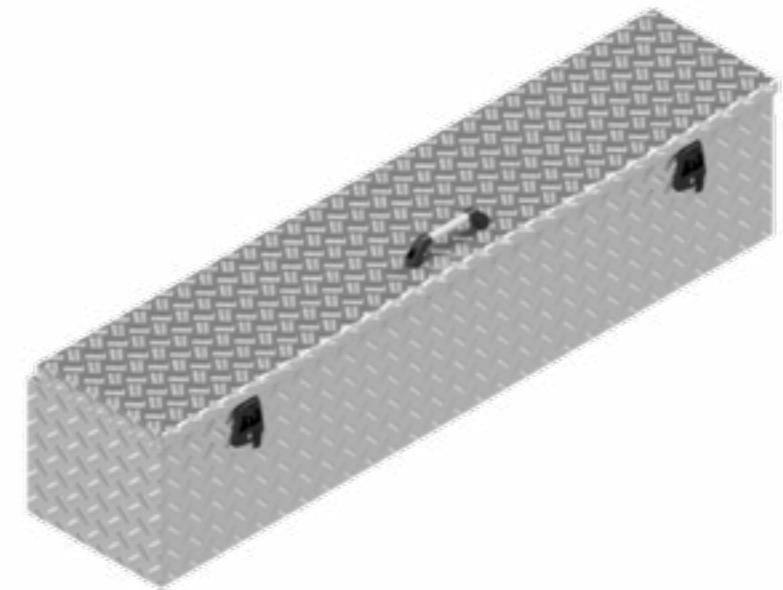

De Haan Box 184040 BT