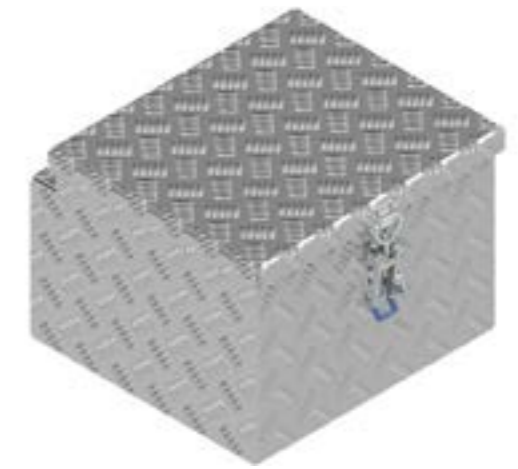

De Haan Box S2