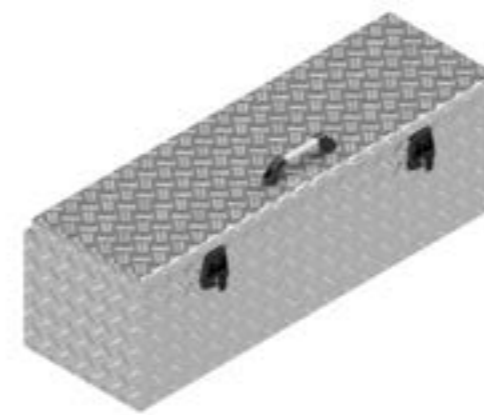

De Haan Box 124040 BT