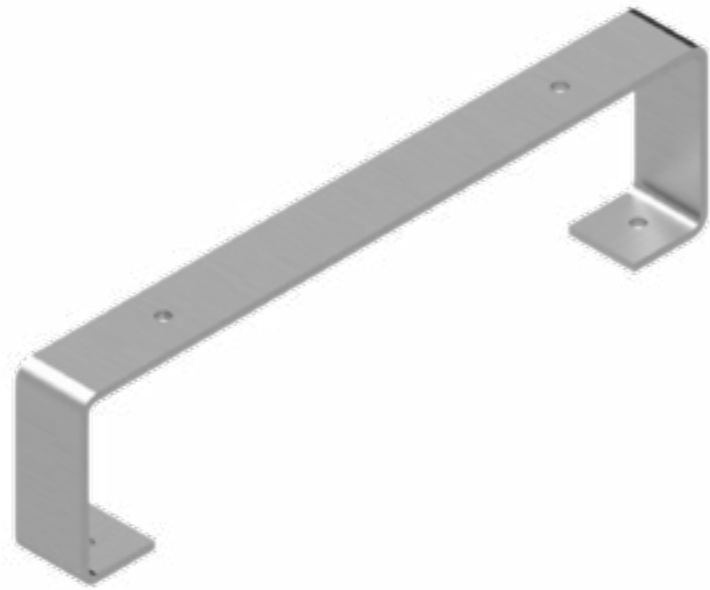

BOX SUPPORT

Article number	Description	Quantity	Material
4830158	Box U-Lift set	2 pieces	Galvanized steel

With this mounting kit it is possible to higher mount a box on a drawbar to provide more space for the jockey wheel

BOX SUPPORT

Article number	Description	Material	Weight
4830157	Box L-Supportset	2 pieces	Galvanized steel