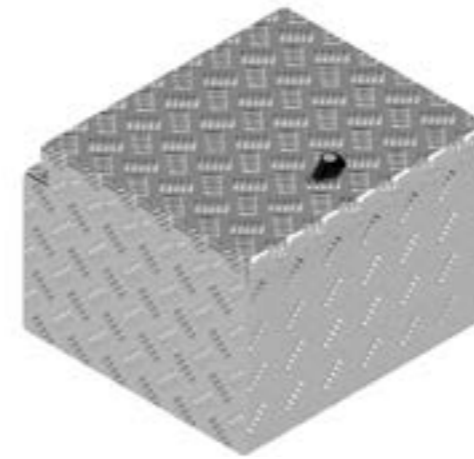

EXPLANATION

De Haan Standard boxes

These boxes can be fully opened when mounted on the drawbar of a trailer.

De Haan High Loader Boxes (H-models)

Low boxes mounted on the drawbar of a trailer. The front board of the trailer can be fully opened.

De Haan Side Boxes

Side boxes are suitable for mounting on either side underneath high loader or tipper trailers.

De Haan Profibox

Plastic lightweight drawbar V-shaped box

De Haan boxes made to order

These boxes are standard but only produced to order.

Quality

De Haan exclusively uses high-quality materials. For the aluminium boxes you can choose for most models from 3 types of locks: a pivot lock, a snap lock or a T-lock. The boxes are equipped with a rubber gasket on top of the body, to prevent water and dust getting in.

BOX S

Artikel number	Description	Lock	Dimensions LxDxH	Material	Weight	Chain
360060	Box SV	Pivotlock	40x38x29,5	Aluminium diamond plate 2,5/4	6 kg	1
4830199	Box S2	Snaplock	40x38x29,5	Aluminium diamond plate 3,5/4	6 kg	1

De Haan Box SV