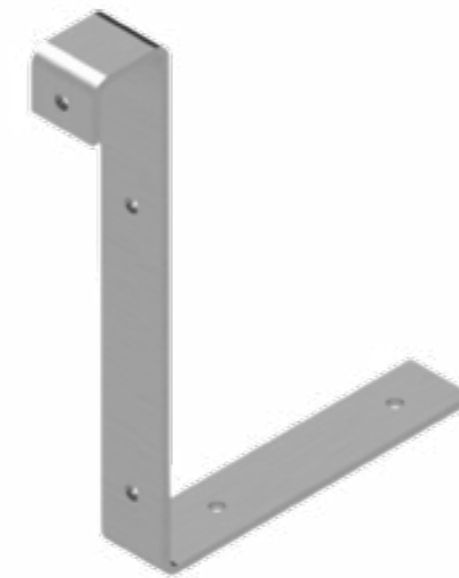

This mounting kit makes it possible to mount a box to the front rack of a trailer.