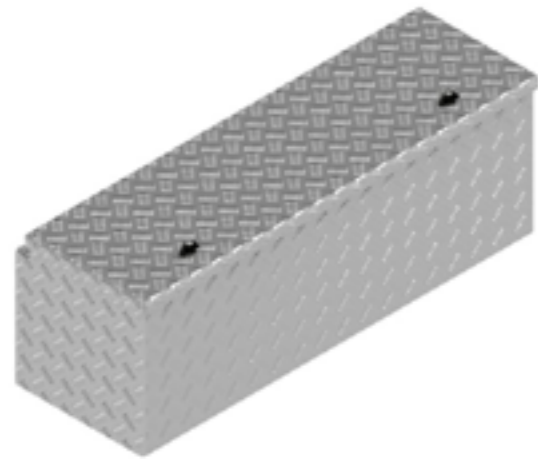

BOX U

Artikel number	Description	Lock	Dimensions LxDxH	Material	Weight	Chain
4830203	Box UV	Pivotlock	114x38x40	Aluminium diamond plate 2,5/4	17 kg	1
4830201	Box US	Snaplock	114x28x40	Aluminium diamond plate 2,5/4	17 kg	1
4830202	Box UT	T-Lock	114x38x40	Aluminium diamond plate 2,5/4	17 kg	1

De Haan Box UV