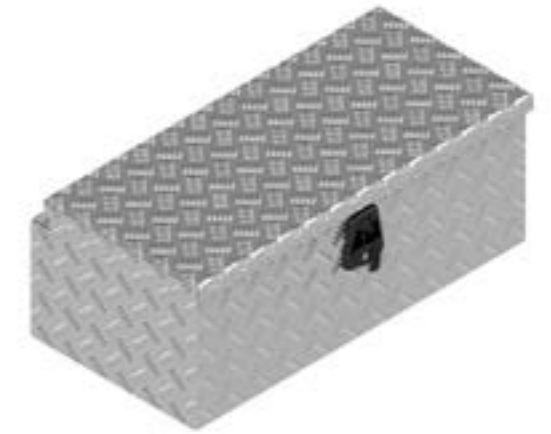

De Haan Box SV

De Haan Box S2

This box has a recessed lid so that it can be mounted against the front of a trailer. The box is equipped with stainless steel hinges and can be locked by means of a pivot-, snap- or T-lock. The box is provided with a rubber seal so the contents remain free from water and dust.

# BOX L

Artikel number	Description	Lock	Dimensions LxDxH	Material	Weight	Chain
360062	Box LV	Pivotlock	75x38x29,5	Aluminium diamond plate 2,5/4	10 kg	1
4830181	Box LS	Snaplock	75x38x29,5	Aluminium diamond plate 2,5/4	10 kg	1
4830182	Box LT	T-Lock	75x38x29,5	Aluminium diamond plate 2,5/4	10 kg	1

De Haan Box LV

De Haan Box LS

De Haan Box MT

De Haan Box LT

This box has a recessed lid so that it can be mounted against the front of a trailer. The box is equipped with stainless steel hinges and can be locked by means of a pivot-, snap- or T-lock. The box is provided with a rubber seal so the contents remain free from water and dust.