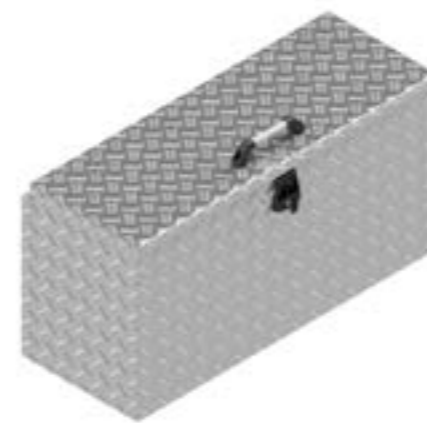

De Haan Box 104053 BT