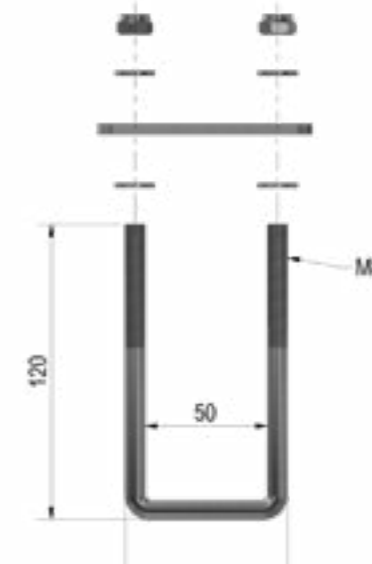

With this mounting set it is possible to mount a box on a drawbar.