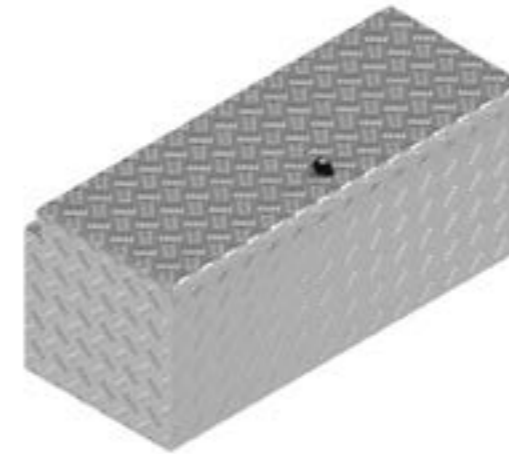

De Haan Box WV