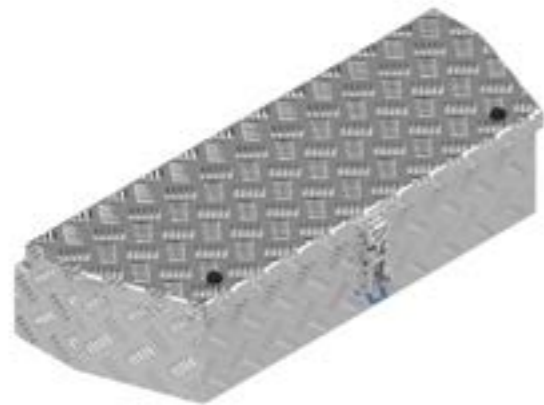

BOX HBM for Henra trailers

Artikel number	Description	Lock	Dimensions LxDxH	Material	Weight	Chain
4830245	Box HBM	Snaplock	85x33x19	Aluminium diamond plate 2,5/4	9,45 kg	0

De Haan Box HBM