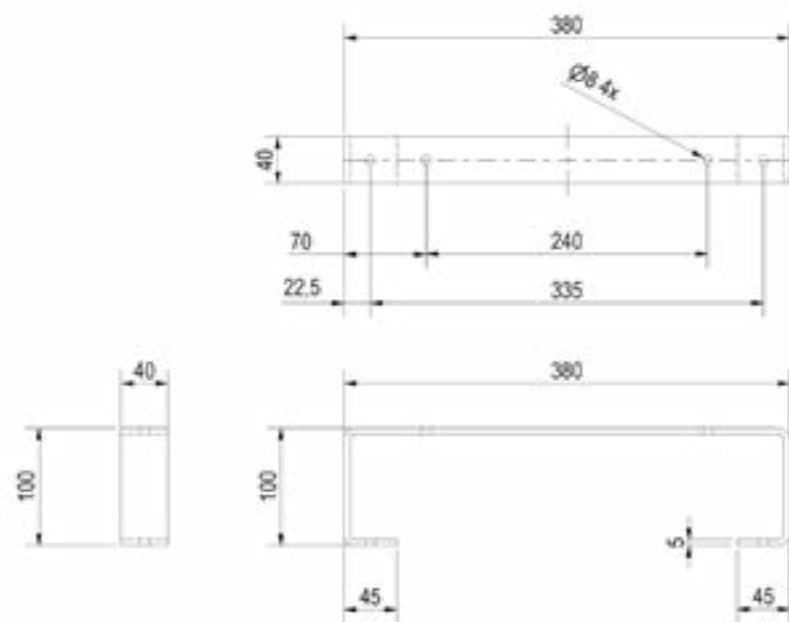

BOX SUPPORT

Article number	Description	Quantity	Material
4830158	Box U-Lift set	2 pieces	Galvanized steel

With this mounting kit it is possible to higher mount a box on a drawbar to provide more space for the jockey wheel

BOX SUPPORT

Article number	Description	Material	Weight
4830157	Box L-Supportset	2 pieces	Galvanized steel