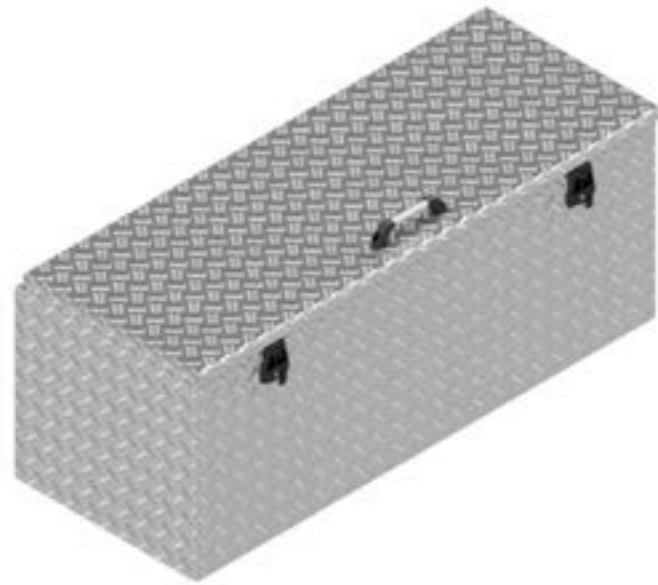

BOX MADE TO ORDER

Artikel number	Description	Lock	Dimensions LxDxH	Material	Weight	Chain	Gas spring
4830108	156060 BT	T-Lock	150x60x60	Aluminium diamond plate 2,5/4	36,82 kg	0	2

De Haan Box 156060 BT